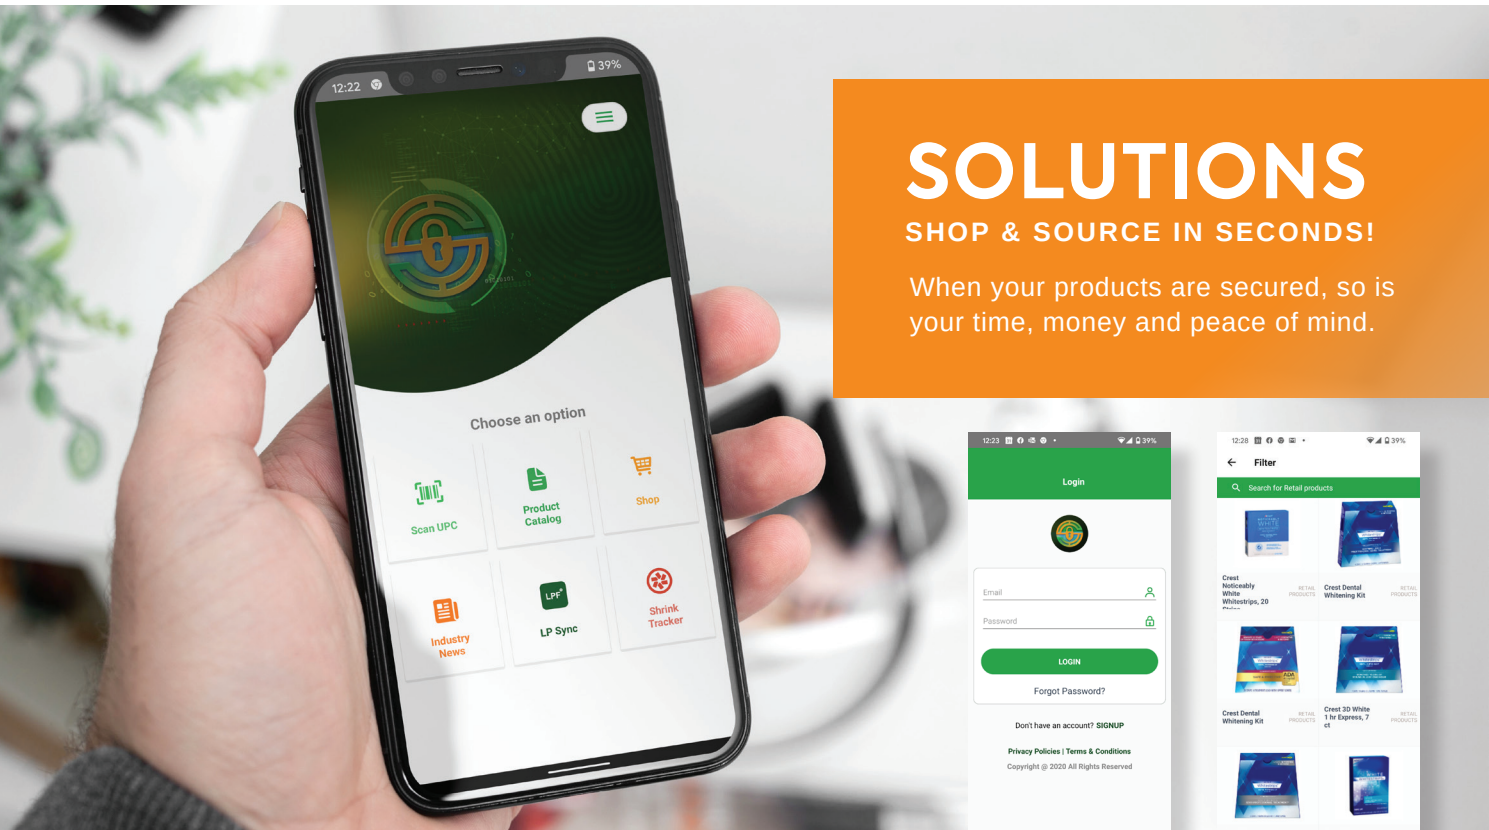

TotalLP

Scan to See, Shop to Source, Secure to Save in Seconds!

SECURITY

SECURE & SAVE

Immediately find solutions to protect your product by scanning a UPC code in seconds.

VISIBILITY

SCAN & SEE

We are turning up the heat on shoplifters with our Shrink Tracker® heat map with real-time aggregated data by location that shows you where high theft is occurring and on which specific products or product types.

INTELLIGENCE

LOSS PREVENTION INSIGHTS

- Sync and Connect with LPF Professionals.
- Stay in the know, it's where you grow.

CLICK HERE

FREE APP DOWNLOAD

CLICK HERE